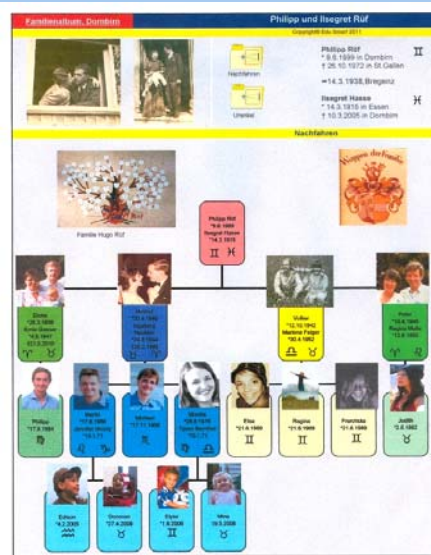

Photo

Video

Documents

Descendant